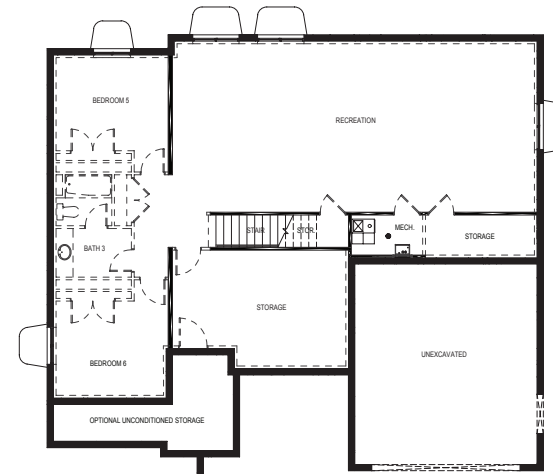

BASEMENT

SPECIFICATIONS

First Floor 1,718 sq.ft.
Second Floor 1,074 sq.ft.
Basement 1,729 sq.ft.
Total Sq. Ft. 4,521 sq.ft.
Total Finished 2,792 sq.ft.

Bedrooms 4
(Total Possible) (6)
Bathrooms 2.5
(Total Possible) (3.5)

Width 53' - 6"
Depth 47' - 0"