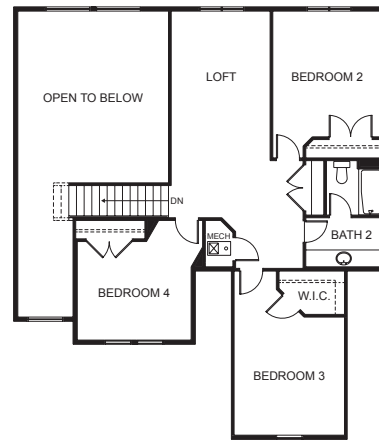

SECOND FLOOR