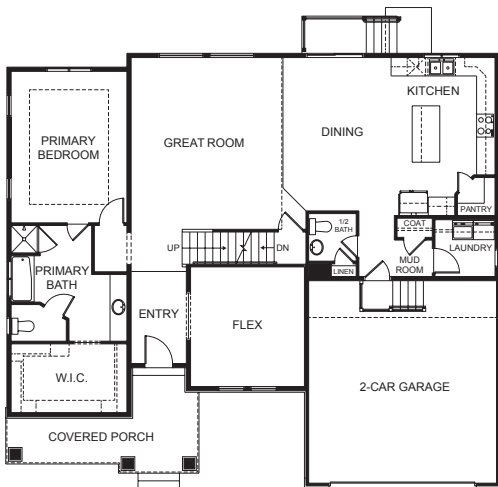

# Sabrina

Traditional (standard)

Craftsman (optional)

Farmhouse (optional)

Scandinavian (optional)

 | **4,521** total sq.ft. | **2,792** finished sq.ft.

 | **4**

 | **2.5**

## FIRST FLOOR

## SECOND FLOOR

## SPECIFICATIONS

First Floor 1,718 sq.ft.  
 Second Floor 1,074 sq.ft.  
 Basement 1,729 sq.ft.  
 Total Sq. Ft. 4,521 sq.ft.  
 Total Finished 2,792 sq.ft.

Bedrooms 4  
 (Total Possible) (6)  
 Bathrooms 2.5  
 (Total Possible) (3.5)