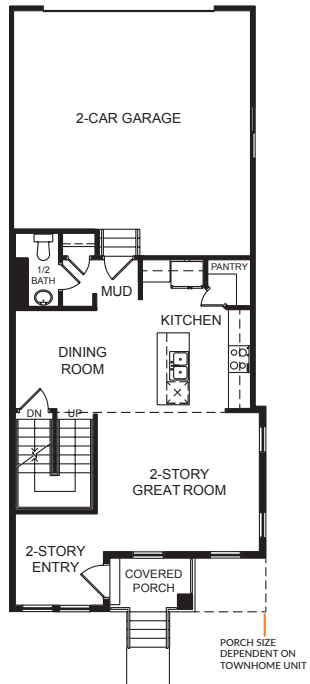

Chantelle Outer

SPECIFICATIONS

First Floor	724 sq.ft.	Bedrooms	3
Second Floor	835 sq.ft.	(Total Possible)	(4)
Basement	729 sq.ft.	Bathrooms	2.5
Total Sq. Ft.	2,288 sq.ft.	(Total Possible)	(3.5)
Total Finished	1,559 sq.ft.		

FIRST FLOOR

SECOND FLOOR

BASEMENT