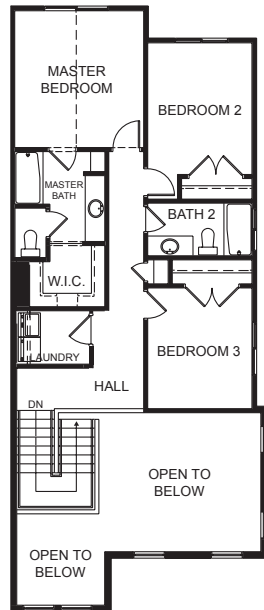

Chantelle Outer

SPECIFICATIONS

First Floor	724 sq.ft.	Bedrooms	3
Second Floor	835 sq.ft.	(Total Possible)	(4)
Basement	729 sq.ft.	Bathrooms	2.5
Total Sq. Ft.	2,288 sq.ft.	(Total Possible)	(3.5)
Total Finished	1,559 sq.ft.		

FIRST FLOOR

SECOND FLOOR

BASEMENT