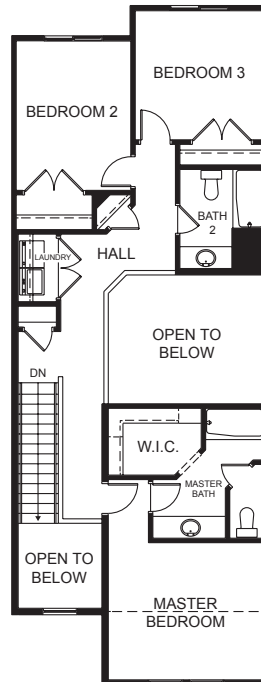

Chantelle Inner

SPECIFICATIONS

First Floor	719 sq.ft.	Bedrooms	3
Second Floor	910 sq.ft.	(Total Possible)	(4)
Basement	735 sq.ft.	Bathrooms	2.5
Total Sq. Ft.	2,364 sq.ft.	(Total Possible)	(3.5)
Total Finished	1,629 sq.ft.		

FIRST FLOOR

SECOND FLOOR

BASEMENT