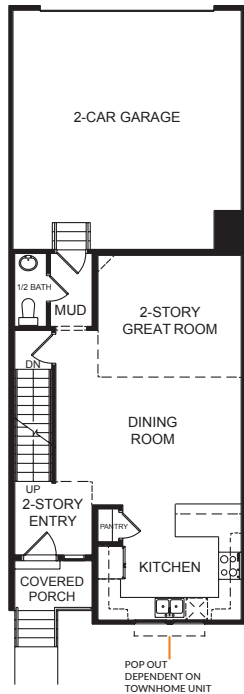

Chantelle Inner

SPECIFICATIONS

First Floor	719 sq.ft.	Bedrooms	3
Second Floor	910 sq.ft.	(Total Possible)	(4)
Basement	735 sq.ft.	Bathrooms	2.5
Total Sq. Ft.	2,364 sq.ft.	(Total Possible)	(3.5)
Total Finished	1,629 sq.ft.		

FIRST FLOOR

SECOND FLOOR

BASEMENT