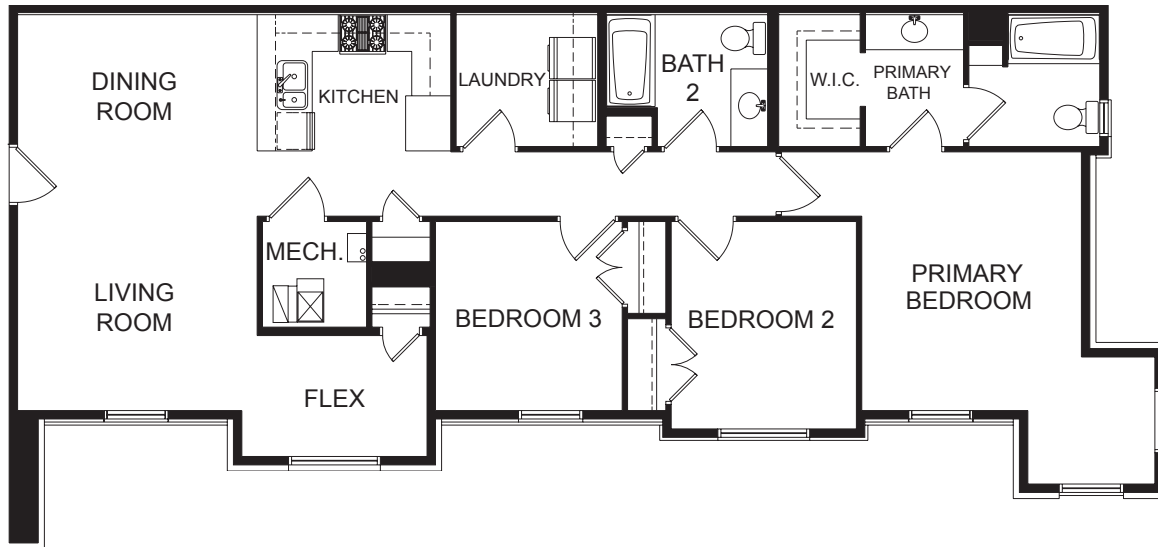

B Front Second Level

Abby

 | 1,336 total sq.ft.

 | 3

 | 2

SECOND FLOOR

SPECIFICATIONS

Total Sq. Ft. 1,337 sq.ft.

Bedrooms 3

Bathrooms 2