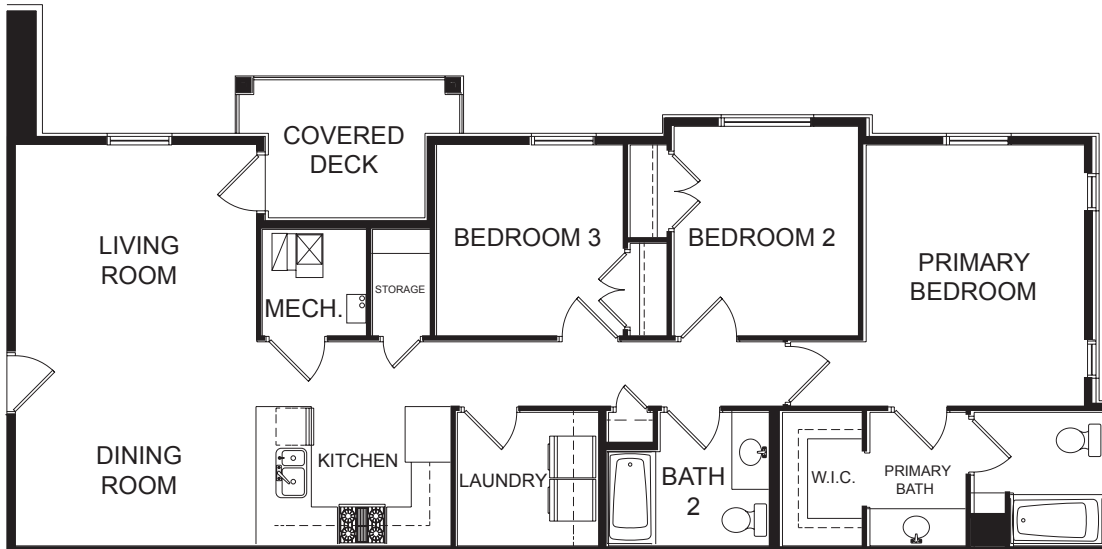

B Rear Second & Third Level

Abby

 | 1,337 total sq.ft.

 | 3

 | 2

FIRST FLOOR

SPECIFICATIONS

Total Sq. Ft. 1,337 sq.ft.

Bedrooms 3

Bathrooms 2