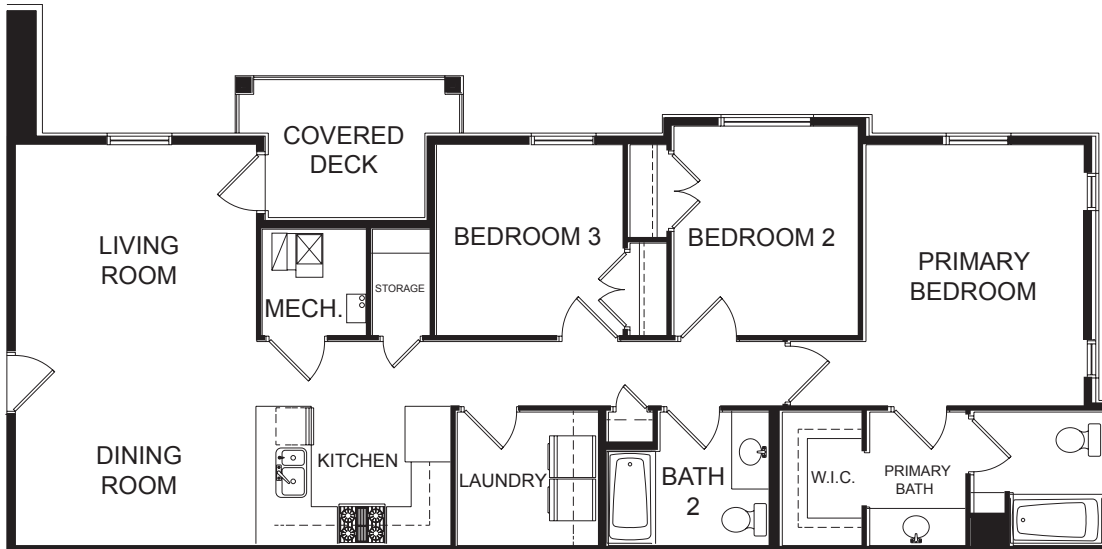

B Rear Second & Third Level

Abby

1,228 total sq.ft.

3

2

FIRST FLOOR

SPECIFICATIONS

Total Sq. Ft. 1,337 sq.ft.

Bedrooms 3

Bathrooms 2