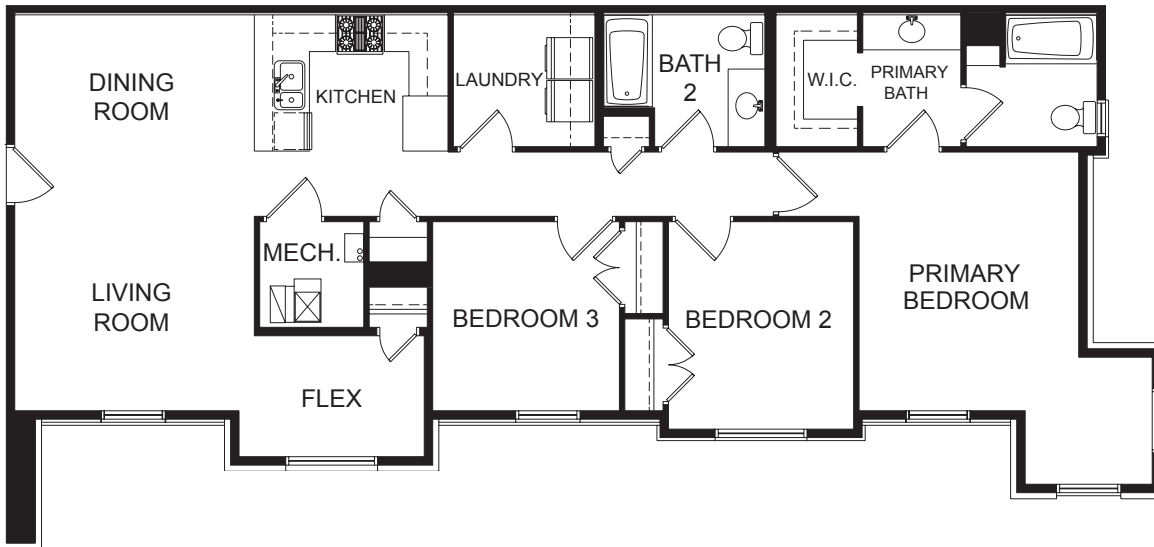

B Front Third Level

Abby

 | 1,336 total sq.ft.

 | 3

 | 2

FIRST FLOOR

SPECIFICATIONS

Total Sq. Ft. 1,337 sq.ft.

Bedrooms 3

Bathrooms 2