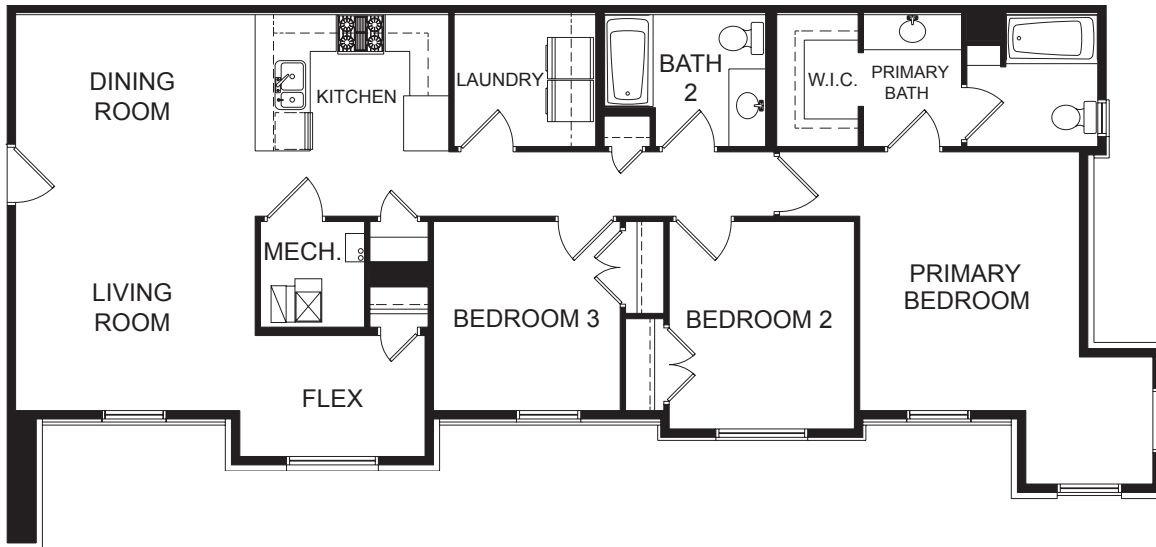

B Front Second Level

Abby

1,336 total sq.ft.

3

2

FIRST FLOOR

SPECIFICATIONS

Total Sq. Ft. 1,337 sq.ft.

Bedrooms 3

Bathrooms 2