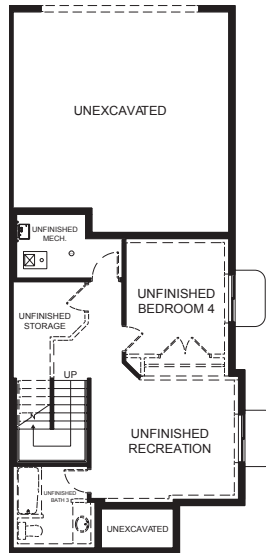

C Outer

Chantelle

Caroline

 | **2,381** total sq.ft. | **1,647** finished sq.ft.

 | **3**

 | **2.5**

FIRST FLOOR

SECOND FLOOR

BASEMENT

SPECIFICATIONS

First Floor	729 sq.ft.
Second Floor	918 sq.ft.
Basement	729 sq.ft.
Total Sq. Ft.	2,381 sq.ft.
Total Finished	1,647 sq.ft.
Bedrooms	3
(Total Possible)	(5)
Bathrooms	2.5
(Total Possible)	(3.5)