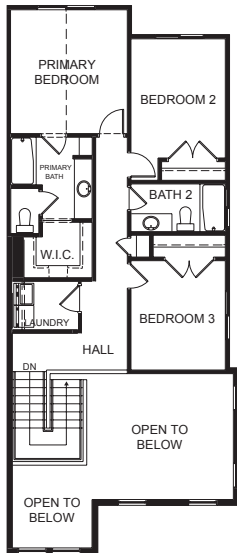

C Outer

Chantelle

Caroline

 | **2,381** total sq.ft. | **1,647** finished sq.ft.

 | **3**

 | **2.5**

FIRST FLOOR

SECOND FLOOR

BASEMENT

SPECIFICATIONS

First Floor	729 sq.ft.
Second Floor	918 sq.ft.
Basement	729 sq.ft.
Total Sq. Ft.	2,381 sq.ft.
Total Finished	1,647 sq.ft.
Bedrooms	3
(Total Possible)	(5)
Bathrooms	2.5
(Total Possible)	(3.5)