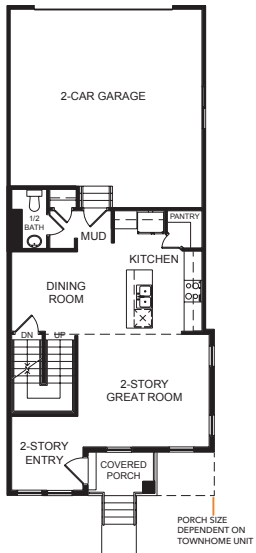

C Outer

Chantelle

Caroline

 | **2,381** total sq.ft. | **1,647** finished sq.ft.

 | **3**

 | **2.5**

FIRST FLOOR

SECOND FLOOR

BASEMENT

SPECIFICATIONS

First Floor	729 sq.ft.
Second Floor	918 sq.ft.
Basement	729 sq.ft.
Total Sq. Ft.	2,381 sq.ft.
Total Finished	1,647 sq.ft.
Bedrooms	3
(Total Possible)	(5)
Bathrooms	2.5
(Total Possible)	(3.5)