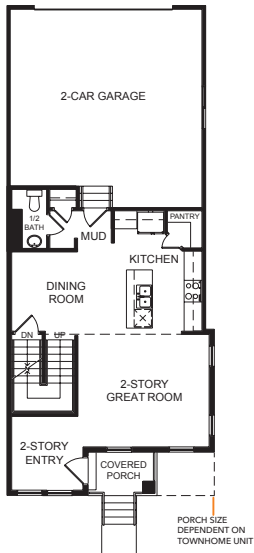

C Outer

Chantelle

Caroline

 | 2,293 total sq.ft. | 1,559 finished sq.ft.

 | 3

 | 2.5

FIRST FLOOR

SECOND FLOOR

BASEMENT

SPECIFICATIONS

First Floor	729 sq.ft.
Second Floor	918 sq.ft.
Basement	729 sq.ft.
Total Sq. Ft.	2,381 sq.ft.
Total Finished	1,647 sq.ft.
Bedrooms	3
(Total Possible)	(4)
Bathrooms	2.5
(Total Possible)	(3.5)