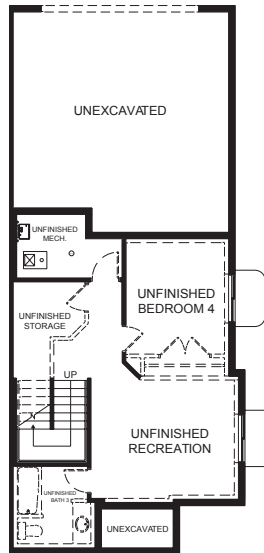

C Outer

Chantelle

Caroline

 | 2,293 total sq.ft. | 1,559 finished sq.ft.

 | 3

 | 2.5

FIRST FLOOR

SECOND FLOOR

BASEMENT

SPECIFICATIONS

First Floor	729 sq.ft.
Second Floor	918 sq.ft.
Basement	729 sq.ft.
Total Sq. Ft.	2,381 sq.ft.
Total Finished	1,647 sq.ft.
Bedrooms	3
(Total Possible)	(4)
Bathrooms	2.5
(Total Possible)	(3.5)