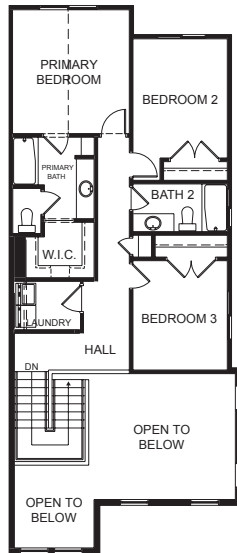

C Outer

Chantelle

Caroline

 | 2,293 total sq.ft. | 1,559 finished sq.ft.

 | 3

 | 2.5

FIRST FLOOR

SECOND FLOOR

BASEMENT

SPECIFICATIONS

First Floor	729 sq.ft.
Second Floor	918 sq.ft.
Basement	729 sq.ft.
Total Sq. Ft.	2,381 sq.ft.
Total Finished	1,647 sq.ft.
Bedrooms	3
(Total Possible)	(4)
Bathrooms	2.5
(Total Possible)	(3.5)