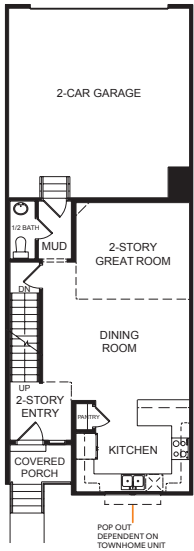

C Inner

Chantelle

Caroline

2,436 total sq.ft. | **1,705** finished sq.ft.

3

2.5

FIRST FLOOR

SECOND FLOOR

BASEMENT

SPECIFICATIONS

First Floor	731 sq.ft.
Second Floor	974 sq.ft.
Basement	731 sq.ft.
Total Sq. Ft.	2,436 sq.ft.
Total Finished	1,705 sq.ft.
Bedrooms	3
(Total Possible)	(4)
Bathrooms	2.5
(Total Possible)	(3.5)