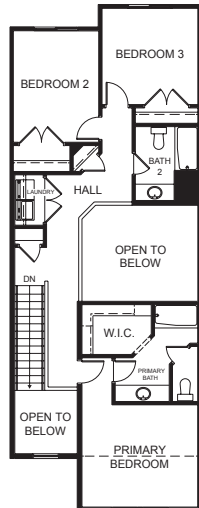

C Inner

Chantelle

Caroline

2,436 total sq.ft. | **1,705** finished sq.ft.

3

2.5

FIRST FLOOR

SECOND FLOOR

BASEMENT

SPECIFICATIONS

First Floor	731 sq.ft.
Second Floor	974 sq.ft.
Basement	731 sq.ft.
Total Sq. Ft.	2,436 sq.ft.
Total Finished	1,705 sq.ft.
Bedrooms	3
(Total Possible)	(4)
Bathrooms	2.5
(Total Possible)	(3.5)