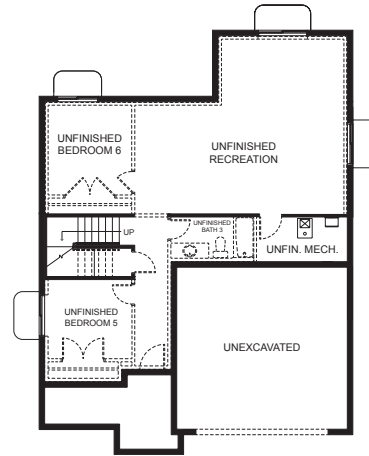

Kate-B

Traditional (standard)

Craftsman (optional)

Farmhouse (optional)

Scandinavian (optional)

3,377 total sq.ft. | 2,221 finished sq.ft.

4

2.5

FIRST FLOOR

SECOND FLOOR

BASEMENT

SPECIFICATIONS

First Floor	1,148 sq.ft.
Second Floor	1,073 sq.ft.
Basement	1,156 sq.ft.
Total Sq. Ft.	3,377 sq.ft.
Total Finished	2,221 sq.ft.

Bedrooms	4
(Total Possible)	(6)
Bathrooms	2.5
(Total Possible)	(3.5)

Width 38' - 0"
Depth 51' - 5"