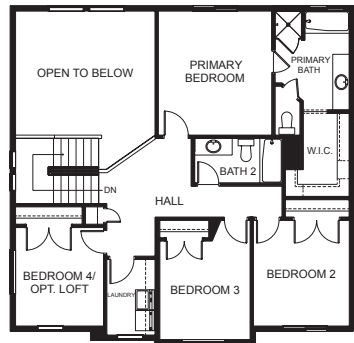

Kate-B

Traditional (standard)

Craftsman (optional)

Farmhouse (optional)

Scandinavian (optional)

3,377 total sq.ft. | 2,221 finished sq.ft.

4

2.5

FIRST FLOOR

SECOND FLOOR

BASEMENT

SPECIFICATIONS

First Floor	1,148 sq.ft.
Second Floor	1,073 sq.ft.
Basement	1,156 sq.ft.
Total Sq. Ft.	3,377 sq.ft.
Total Finished	2,221 sq.ft.

Bedrooms	4
(Total Possible)	(6)
Bathrooms	2.5
(Total Possible)	(3.5)

Width 38' - 0"
Depth 51' - 5"