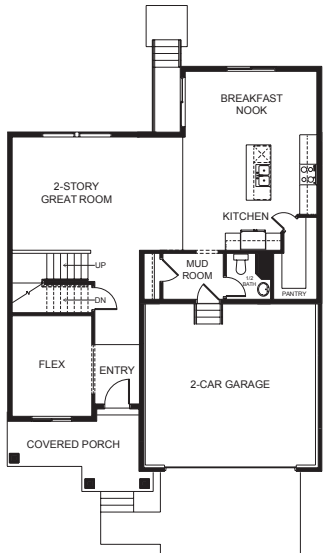

Kate-B

Traditional (standard)

Craftsman (optional)

Farmhouse (optional)

Scandinavian (optional)

3,377 total sq.ft. | 2,221 finished sq.ft.

4

2.5

FIRST FLOOR

SECOND FLOOR

BASEMENT

SPECIFICATIONS

First Floor	1,148 sq.ft.
Second Floor	1,073 sq.ft.
Basement	1,156 sq.ft.
Total Sq. Ft.	3,377 sq.ft.
Total Finished	2,221 sq.ft.

Bedrooms	4
(Total Possible)	(6)
Bathrooms	2.5
(Total Possible)	(3.5)

Width 38' - 0"
Depth 51' - 5"