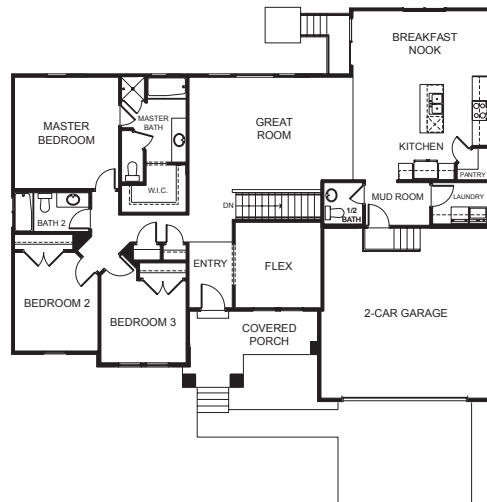

# Hailey-B

Traditional (standard)

Craftsman (optional)

Farmhouse (optional)

## FIRST FLOOR

## BASEMENT

## SPECIFICATIONS

<b>First Floor</b>	1,900 sq.ft.	<b>Bedrooms</b>	3	<b>Width</b>	61' - 0"
<b>Basement</b>	1,886 sq.ft.	<b>(Total Possible)</b>	(6)	<b>Depth</b>	50' - 0"
<b>Total Sq. Ft.</b>	3,806 sq.ft.	<b>Bathrooms</b>	2.5		
<b>Total Finished</b>	1,920 sq.ft.	<b>(Total Possible)</b>	(3.5)		