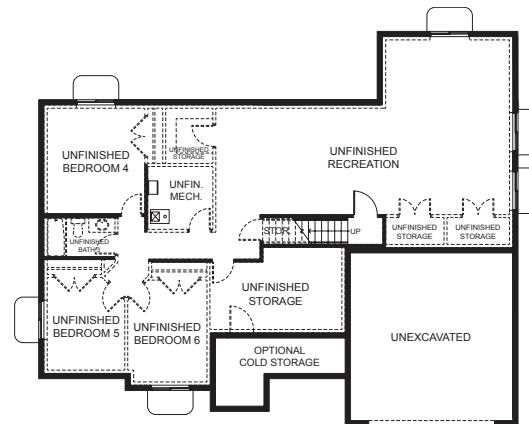

# Hailey-B

Traditional (standard)

Craftsman (optional)

Farmhouse (optional)

## FIRST FLOOR

## SPECIFICATIONS

<b>First Floor</b>	1,900 sq.ft.	<b>Bedrooms</b>	3	<b>Width</b>	61' - 0"
<b>Basement</b>	1,886 sq.ft.	<b>(Total Possible)</b>	(6)	<b>Depth</b>	50' - 0"
<b>Total Sq. Ft.</b>	3,806 sq.ft.	<b>Bathrooms</b>	2.5		
<b>Total Finished</b>	1,920 sq.ft.	<b>(Total Possible)</b>	(3.5)		