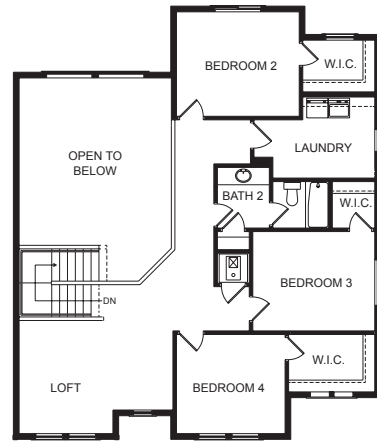

# Tessa

Traditional (standard)

Craftsman (optional)

Farmhouse (optional)

Scandinavian (optional)

 | **4,777** total sq.ft. | **2,974** finished sq.ft.

 | **4**

 | **2.5**

## FIRST FLOOR

## SECOND FLOOR

## SPECIFICATIONS

First Floor	1,797 sq.ft.
Second Floor	1,177 sq.ft.
Basement	1,803 sq.ft.
<b>Total Sq. Ft.</b>	<b>4,777 sq.ft.</b>
<b>Total Finished</b>	<b>2,974 sq.ft.</b>
<b>Bedrooms</b>	<b>4</b>
<b>(Total Possible)</b>	<b>(7)</b>
<b>Bathrooms</b>	<b>2.5</b>
<b>(Total Possible)</b>	<b>(3.5)</b>
<b>Width</b>	<b>54' - 0"</b>
<b>Depth</b>	<b>52' - 6"</b>