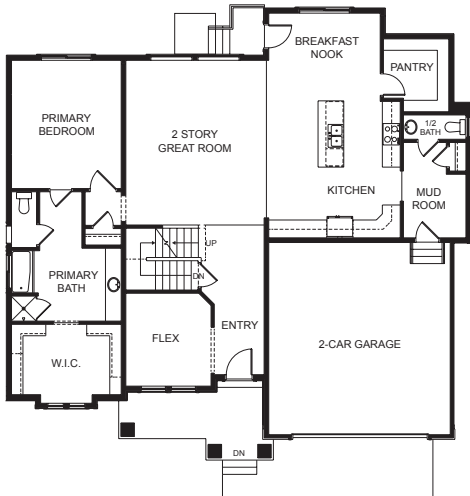

# Tessa

Traditional (standard)

Craftsman (optional)

Farmhouse (optional)

Scandinavian (optional)

 | **4,777** total sq.ft. | **2,974** finished sq.ft.

 | **4**

 | **2.5**

## FIRST FLOOR

## SECOND FLOOR

## SPECIFICATIONS

First Floor	1,797 sq.ft.
Second Floor	1,177 sq.ft.
Basement	1,803 sq.ft.
<b>Total Sq. Ft.</b>	<b>4,777 sq.ft.</b>
<b>Total Finished</b>	<b>2,974 sq.ft.</b>
<b>Bedrooms</b>	<b>4</b>
<b>(Total Possible)</b>	<b>(7)</b>
<b>Bathrooms</b>	<b>2.5</b>
<b>(Total Possible)</b>	<b>(3.5)</b>
<b>Width</b>	<b>54' - 0"</b>
<b>Depth</b>	<b>52' - 6"</b>