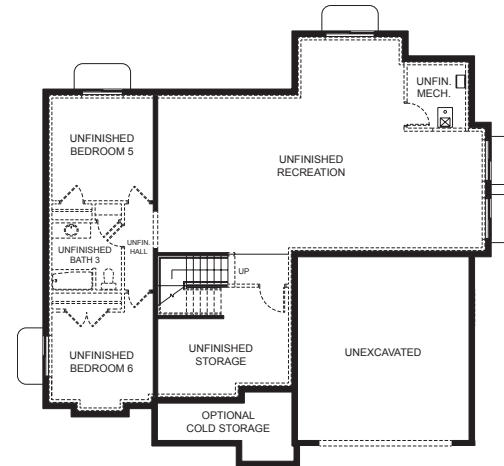

# Tessa

Traditional (standard)

Craftsman (optional)

Farmhouse (optional)

Scandinavian (optional)

 | **4,777** total sq.ft. | **2,974** finished sq.ft.

 | **4**

 | **2.5**

## FIRST FLOOR

## SECOND FLOOR

## SPECIFICATIONS

First Floor	1,797 sq.ft.
Second Floor	1,177 sq.ft.
Basement	1,803 sq.ft.
<b>Total Sq. Ft.</b>	<b>4,777 sq.ft.</b>
<b>Total Finished</b>	<b>2,974 sq.ft.</b>
<b>Bedrooms</b>	<b>4</b>
<b>(Total Possible)</b>	<b>(7)</b>
<b>Bathrooms</b>	<b>2.5</b>
<b>(Total Possible)</b>	<b>(3.5)</b>
<b>Width</b>	<b>54' - 0"</b>
<b>Depth</b>	<b>52' - 6"</b>