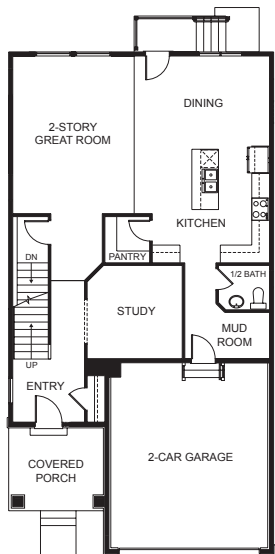

Nicole

Traditional (standard)

Craftsman (optional)

Farmhouse (optional)

3,483 total sq.ft. | 2,354 finished sq.ft.

4

2.5

FIRST FLOOR

SECOND FLOOR

BASEMENT

SPECIFICATIONS

First Floor 1,127 sq.ft.
 Second Floor 1,227 sq.ft.
 Basement 1,129 sq.ft.
 Total Sq. Ft. 3,483 sq.ft.
 Total Finished 2,354 sq.ft.

Bedrooms 4
 (Total Possible) (6)
 Bathrooms 2.5
 (Total Possible) (3.5)

Width 29' - 10"
 Depth 56' - 6"