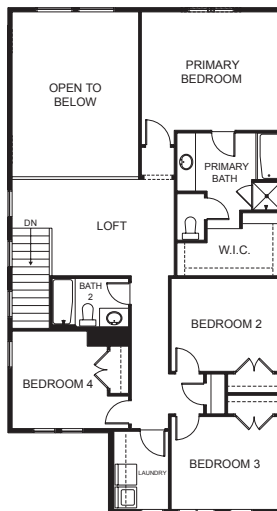

Nicole

Traditional (standard)

Craftsman (optional)

Farmhouse (optional)

3,483 total sq.ft. | 2,354 finished sq.ft.

4

2.5

FIRST FLOOR

SECOND FLOOR

BASEMENT

SPECIFICATIONS

First Floor 1,127 sq.ft.
 Second Floor 1,227 sq.ft.
 Basement 1,129 sq.ft.
 Total Sq. Ft. 3,483 sq.ft.
 Total Finished 2,354 sq.ft.

Bedrooms 4
 (Total Possible) (6)
 Bathrooms 2.5
 (Total Possible) (3.5)

Width 29' - 10"
 Depth 56' - 6"