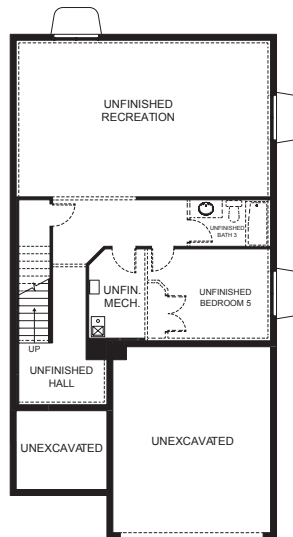

Nicole

Traditional (standard)

Craftsman (optional)

Farmhouse (optional)

3,483 total sq.ft. | 2,354 finished sq.ft.

4

2.5

FIRST FLOOR

SECOND FLOOR

BASEMENT

SPECIFICATIONS

First Floor 1,127 sq.ft.
 Second Floor 1,227 sq.ft.
 Basement 1,129 sq.ft.
 Total Sq. Ft. 3,483 sq.ft.
 Total Finished 2,354 sq.ft.

Bedrooms 4
 (Total Possible) (6)
 Bathrooms 2.5
 (Total Possible) (3.5)

Width 29' - 10"
 Depth 56' - 6"