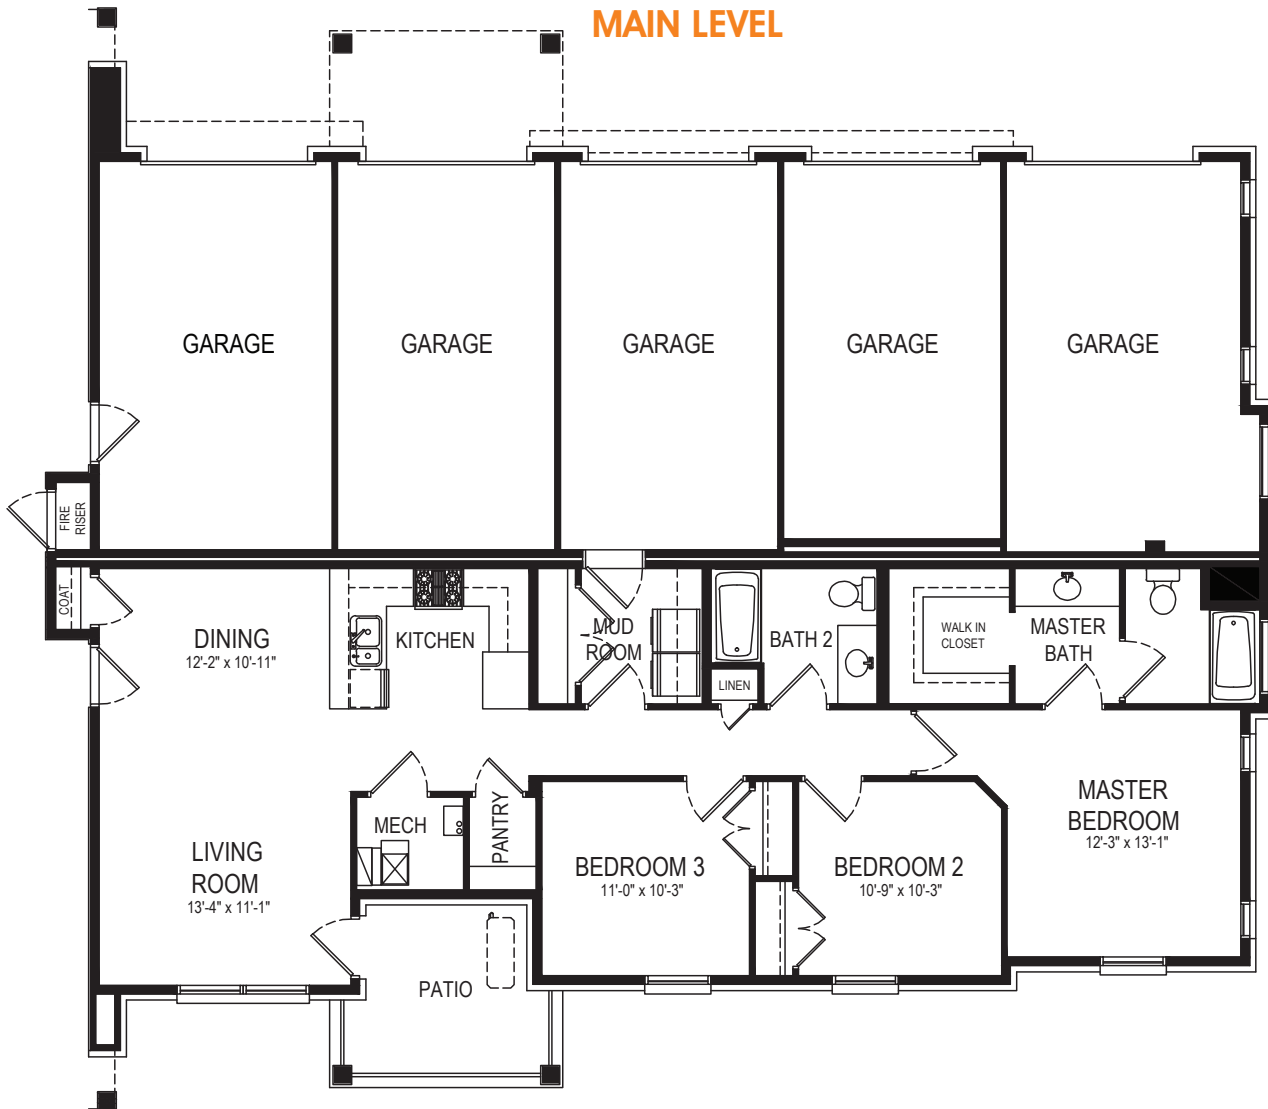

MAIN LEVEL

SPECIFICATIONS

Total Sq. Ft.	1,272 sq.ft.	Bedrooms	3
		Bathrooms	2