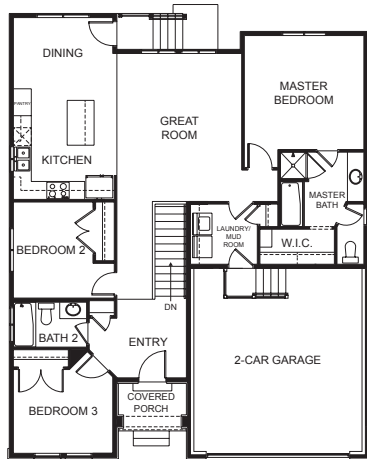

# Ethan

Traditional (standard)

Craftsman (optional)

Prairie (optional)

## FIRST FLOOR

## SPECIFICATIONS

<b>First Floor</b>	1,410 sq.ft.
<b>Basement</b>	1,400 sq.ft.
<b>Total Sq. Ft.</b>	2,828 sq.ft.
<b>Total Finished</b>	1,428 sq.ft.

<b>Bedrooms</b>	3
<b>(Total Possible)</b>	(6)
<b>Bathrooms</b>	2
<b>(Total Possible)</b>	(3)

<b>Width</b>	40' - 0"
<b>Depth</b>	49' - 6"