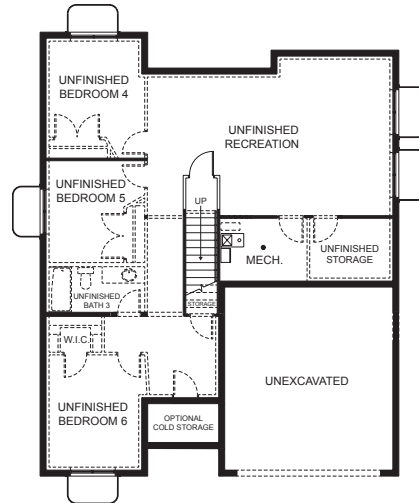

# Ethan

Traditional (standard)

Craftsman (optional)

Prairie (optional)

## FIRST FLOOR

## SPECIFICATIONS

<b>First Floor</b>	1,410 sq.ft.
<b>Basement</b>	1,400 sq.ft.
<b>Total Sq. Ft.</b>	2,828 sq.ft.
<b>Total Finished</b>	1,428 sq.ft.

<b>Bedrooms</b>	3
<b>(Total Possible)</b>	(6)
<b>Bathrooms</b>	2
<b>(Total Possible)</b>	(3)

<b>Width</b>	40' - 0"
<b>Depth</b>	49' - 6"