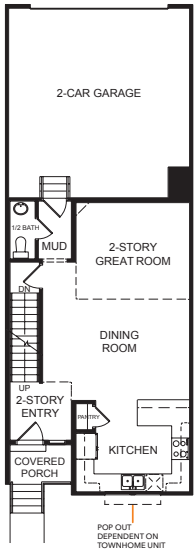

# C Inner

Chantelle

Caroline

 | **2,436** total sq.ft. | **1,705** finished sq.ft.

 | **3**

 | **2.5**

## FIRST FLOOR

## SECOND FLOOR

## SPECIFICATIONS

First Floor	731 sq.ft.
Second Floor	974 sq.ft.
Basement	731 sq.ft.
<b>Total Sq. Ft.</b>	<b>2,436 sq.ft.</b>
<b>Total Finished</b>	<b>1,705 sq.ft.</b>
<b>Bedrooms</b>	<b>3</b>
<b>(Total Possible)</b>	<b>(5)</b>
<b>Bathrooms</b>	<b>2.5</b>
<b>(Total Possible)</b>	<b>(3.5)</b>