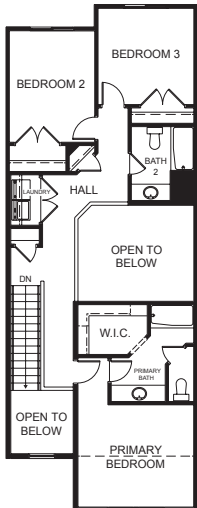

# C Inner

Chantelle

Caroline

 | **2,436** total sq.ft. | **1,705** finished sq.ft.

 | **3**

 | **2.5**

## FIRST FLOOR

## SECOND FLOOR

## SPECIFICATIONS

First Floor	731 sq.ft.
Second Floor	974 sq.ft.
Basement	731 sq.ft.
<b>Total Sq. Ft.</b>	<b>2,436 sq.ft.</b>
<b>Total Finished</b>	<b>1,705 sq.ft.</b>
<b>Bedrooms</b>	<b>3</b>
<b>(Total Possible)</b>	<b>(5)</b>
<b>Bathrooms</b>	<b>2.5</b>
<b>(Total Possible)</b>	<b>(3.5)</b>