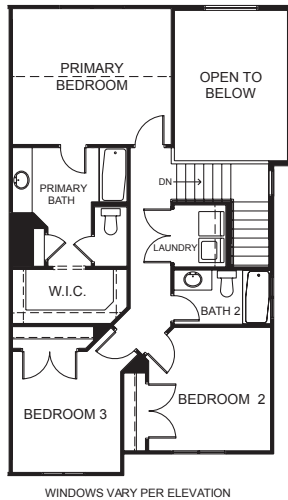

B Outer

Bailey

Beckett

Blair

Brighton

 | **2,321** total sq.ft. | **1,618** finished sq.ft.

 | **3**

 | **2.5**

FIRST FLOOR

SECOND FLOOR

BASEMENT

SPECIFICATIONS

First Floor	722 sq.ft.
Second Floor	896 sq.ft.
Basement	703 sq.ft.
Total Sq. Ft.	2,321 sq.ft.
Total Finished	1,618 sq.ft.
Bedrooms	3
(Total Possible)	(5)
Bathrooms	2.5
(Total Possible)	(3.5)