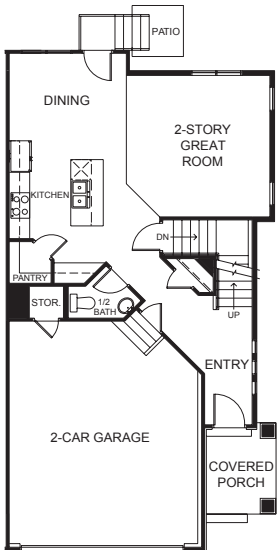

B Outer

Bailey

Beckett

Blair

Brighton

 | **2,321** total sq.ft. | **1,618** finished sq.ft.

 | **3**

 | **2.5**

FIRST FLOOR

SECOND FLOOR

BASEMENT

SPECIFICATIONS

First Floor	722 sq.ft.
Second Floor	896 sq.ft.
Basement	703 sq.ft.
Total Sq. Ft.	2,321 sq.ft.
Total Finished	1,618 sq.ft.
Bedrooms	3
(Total Possible)	(5)
Bathrooms	2.5
(Total Possible)	(3.5)