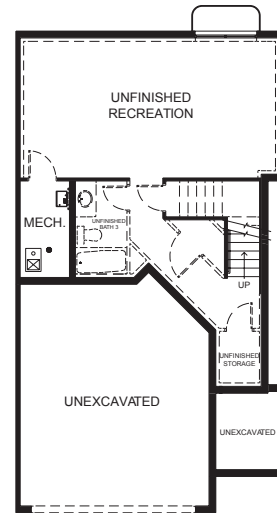

B Outer

Bailey

Beckett

Blair

Brighton

 | **2,321** total sq.ft. | **1,618** finished sq.ft.

 | **3**

 | **2.5**

FIRST FLOOR

SECOND FLOOR

BASEMENT

SPECIFICATIONS

First Floor	722 sq.ft.
Second Floor	896 sq.ft.
Basement	703 sq.ft.
Total Sq. Ft.	2,321 sq.ft.
Total Finished	1,618 sq.ft.
Bedrooms	3
(Total Possible)	(5)
Bathrooms	2.5
(Total Possible)	(3.5)