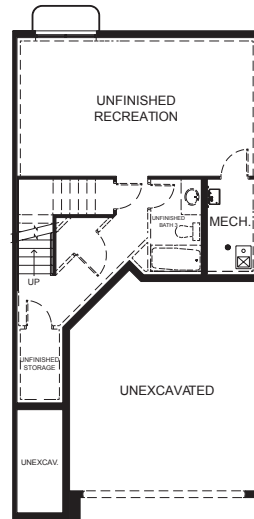

# B Inner

Bailey

Beckett

Blair

Brighton

 | **2,280** total sq.ft. | **1,595** finished sq.ft.

 | **3**

 | **2.5**

## FIRST FLOOR

## SECOND FLOOR

## SPECIFICATIONS

First Floor	703 sq.ft.
Second Floor	892 sq.ft.
Basement	685 sq.ft.
<b>Total Sq. Ft.</b>	<b>2,280 sq.ft.</b>
<b>Total Finished</b>	<b>1,595 sq.ft.</b>
<b>Bedrooms</b>	<b>3</b>
<b>(Total Possible)</b>	<b>(5)</b>
<b>Bathrooms</b>	<b>2.5</b>
<b>(Total Possible)</b>	<b>(3.5)</b>