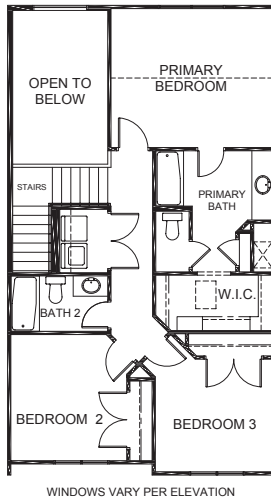

# B Inner

Bailey

Beckett

Blair

Brighton

 | **2,280** total sq.ft. | **1,595** finished sq.ft.

 | **3**

 | **2.5**

## FIRST FLOOR

## SECOND FLOOR

## SPECIFICATIONS

First Floor	703 sq.ft.
Second Floor	892 sq.ft.
Basement	685 sq.ft.
<b>Total Sq. Ft.</b>	<b>2,280 sq.ft.</b>
<b>Total Finished</b>	<b>1,595 sq.ft.</b>
<b>Bedrooms</b>	<b>3</b>
<b>(Total Possible)</b>	<b>(5)</b>
<b>Bathrooms</b>	<b>2.5</b>
<b>(Total Possible)</b>	<b>(3.5)</b>