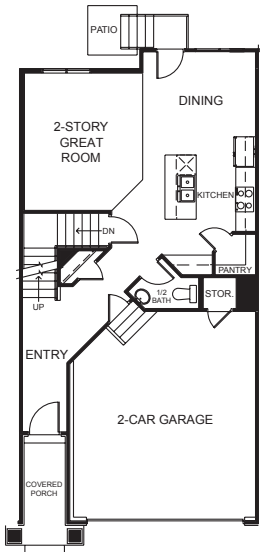

# B Inner

Bailey

Beckett

Blair

Brighton

 | **2,280** total sq.ft. | **1,595** finished sq.ft.

 | **3**

 | **2.5**

## FIRST FLOOR

## SECOND FLOOR

## SPECIFICATIONS

First Floor	703 sq.ft.
Second Floor	892 sq.ft.
Basement	685 sq.ft.
<b>Total Sq. Ft.</b>	<b>2,280 sq.ft.</b>
<b>Total Finished</b>	<b>1,595 sq.ft.</b>
<b>Bedrooms</b>	<b>3</b>
<b>(Total Possible)</b>	<b>(5)</b>
<b>Bathrooms</b>	<b>2.5</b>
<b>(Total Possible)</b>	<b>(3.5)</b>