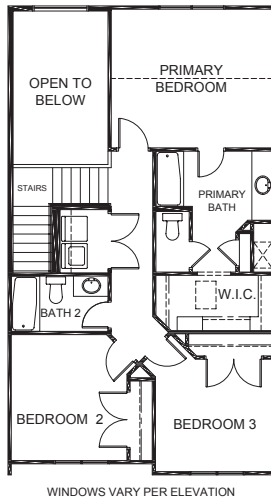

B Inner

Bailey

Beckett

Blair

Brighton

 | **2,280** total sq.ft. | **1,595** finished sq.ft.

 | **3**

 | **2.5**

FIRST FLOOR

SECOND FLOOR

BASEMENT

SPECIFICATIONS

First Floor	703 sq.ft.
Second Floor	892 sq.ft.
Basement	685 sq.ft.
Total Sq. Ft.	2,280 sq.ft.
Total Finished	1,595 sq.ft.
Bedrooms	3
(Total Possible)	(4)
Bathrooms	2.5
(Total Possible)	(3.5)