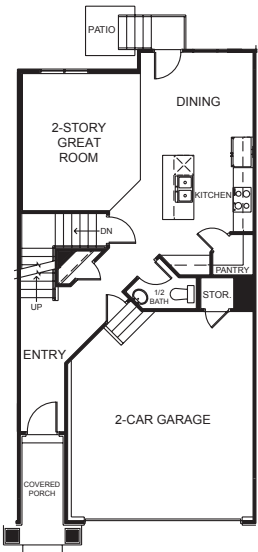

B Inner

Bailey

Beckett

Blair

Brighton

 | **2,280** total sq.ft. | **1,595** finished sq.ft.

 | **3**

 | **2.5**

FIRST FLOOR

SECOND FLOOR

BASEMENT

SPECIFICATIONS

First Floor	703 sq.ft.
Second Floor	892 sq.ft.
Basement	685 sq.ft.
Total Sq. Ft.	2,280 sq.ft.
Total Finished	1,595 sq.ft.
Bedrooms	3
(Total Possible)	(4)
Bathrooms	2.5
(Total Possible)	(3.5)