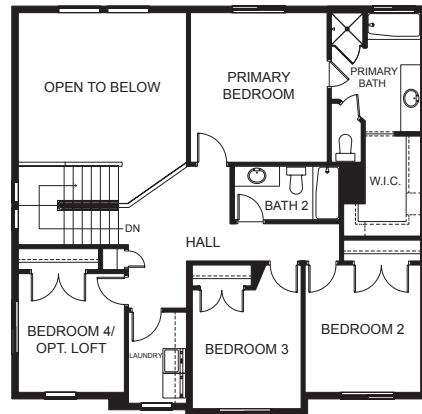

Kate

Traditional (standard)

Craftsman (optional)

Farmhouse (optional)

Scandinavian (optional)

 | **3,178** total sq.ft. | **2,158** finished sq.ft.

 | **4**

 | **2.5**

FIRST FLOOR

SECOND FLOOR

BASEMENT

SPECIFICATIONS

First Floor 1,012 sq.ft.
 Second Floor 1,146 sq.ft.
 Basement 1,020 sq.ft.
 Total Sq. Ft. 3,178 sq.ft.
 Total Finished 2,158 sq.ft.

Bedrooms 4
 (Total Possible) (6)
 Bathrooms 2.5
 (Total Possible) (3.5)

Width 38' - 0"
 Depth 43' - 5"