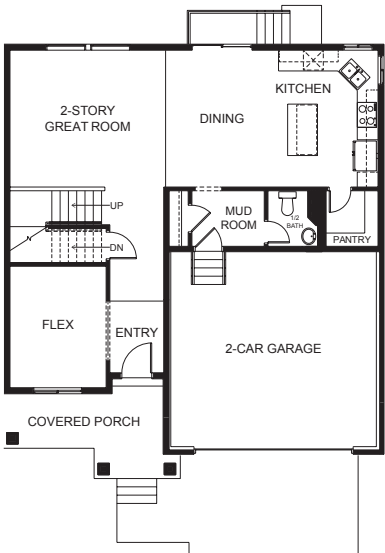

Kate

Traditional (standard)

Craftsman (optional)

Farmhouse (optional)

Scandinavian (optional)

 | **3,178** total sq.ft. | **2,158** finished sq.ft.

 | **4**

 | **2.5**

FIRST FLOOR

SECOND FLOOR

BASEMENT

SPECIFICATIONS

First Floor 1,012 sq.ft.
 Second Floor 1,146 sq.ft.
 Basement 1,020 sq.ft.
 Total Sq. Ft. 3,178 sq.ft.
 Total Finished 2,158 sq.ft.

Bedrooms 4
 (Total Possible) (6)
 Bathrooms 2.5
 (Total Possible) (3.5)

Width 38' - 0"
 Depth 43' - 5"