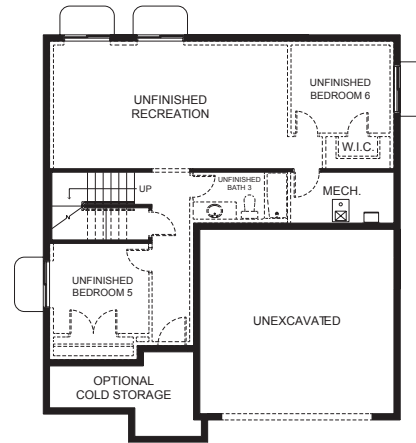

Kate

Traditional (standard)

Craftsman (optional)

Farmhouse (optional)

Scandinavian (optional)

 | **3,178** total sq.ft. | **2,158** finished sq.ft.

 | **4**

 | **2.5**

FIRST FLOOR

SECOND FLOOR

BASEMENT

SPECIFICATIONS

First Floor 1,012 sq.ft.
 Second Floor 1,146 sq.ft.
 Basement 1,020 sq.ft.
 Total Sq. Ft. 3,178 sq.ft.
 Total Finished 2,158 sq.ft.

Bedrooms 4
 (Total Possible) (6)
 Bathrooms 2.5
 (Total Possible) (3.5)

Width 38' - 0"
 Depth 43' - 5"