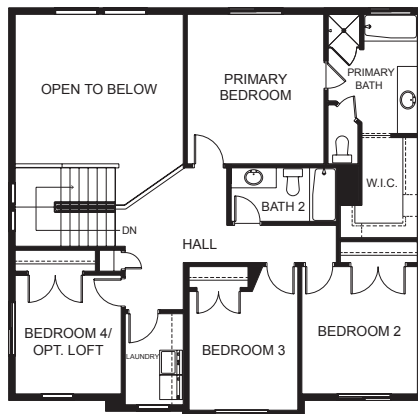

Kate

Traditional (standard)

Craftsman (optional)

Farmhouse (optional)

Scandinavian (optional)

3,105 total sq.ft. | 2,085 finished sq.ft.

4

2.5

FIRST FLOOR

SECOND FLOOR

BASEMENT

SPECIFICATIONS

First Floor 1,012 sq.ft.
 Second Floor 1,073 sq.ft.
 Basement 1,020 sq.ft.
 Total Sq. Ft. 3,105 sq.ft.
 Total Finished 2,085 sq.ft.

Bedrooms 4
 (Total Possible) (6)
 Bathrooms 2.5
 (Total Possible) (3.5)

Width 38' - 0"
 Depth 43' - 5"