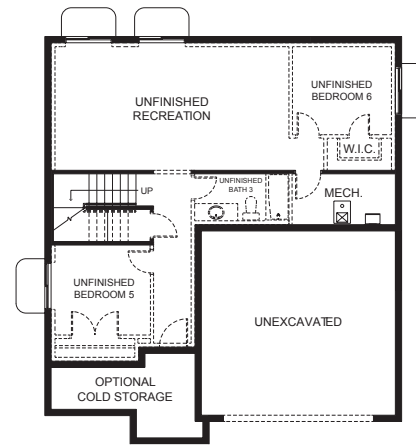

Kate

Traditional (standard)

Craftsman (optional)

Farmhouse (optional)

Scandinavian (optional)

3,105 total sq.ft. | 2,085 finished sq.ft.

4

2.5

FIRST FLOOR

SECOND FLOOR

BASEMENT

SPECIFICATIONS

First Floor 1,012 sq.ft.
 Second Floor 1,073 sq.ft.
 Basement 1,020 sq.ft.
 Total Sq. Ft. 3,105 sq.ft.
 Total Finished 2,085 sq.ft.

Bedrooms 4
 (Total Possible) (6)
 Bathrooms 2.5
 (Total Possible) (3.5)

Width 38' - 0"
 Depth 43' - 5"