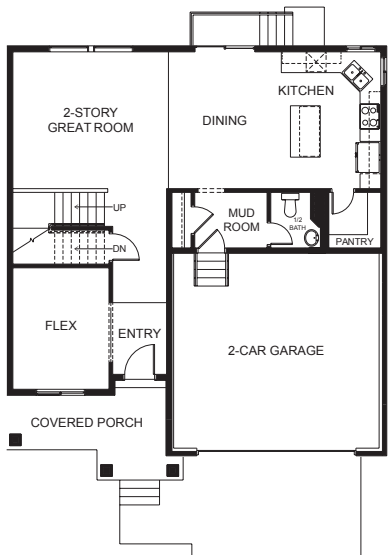

Kate

Traditional (standard)

Craftsman (optional)

Farmhouse (optional)

Scandinavian (optional)

3,105 total sq.ft. | 2,085 finished sq.ft.

4

2.5

FIRST FLOOR

SECOND FLOOR

BASEMENT

SPECIFICATIONS

First Floor 1,012 sq.ft.
 Second Floor 1,073 sq.ft.
 Basement 1,020 sq.ft.
 Total Sq. Ft. 3,105 sq.ft.
 Total Finished 2,085 sq.ft.

Bedrooms 4
 (Total Possible) (6)
 Bathrooms 2.5
 (Total Possible) (3.5)

Width 38' - 0"
 Depth 43' - 5"