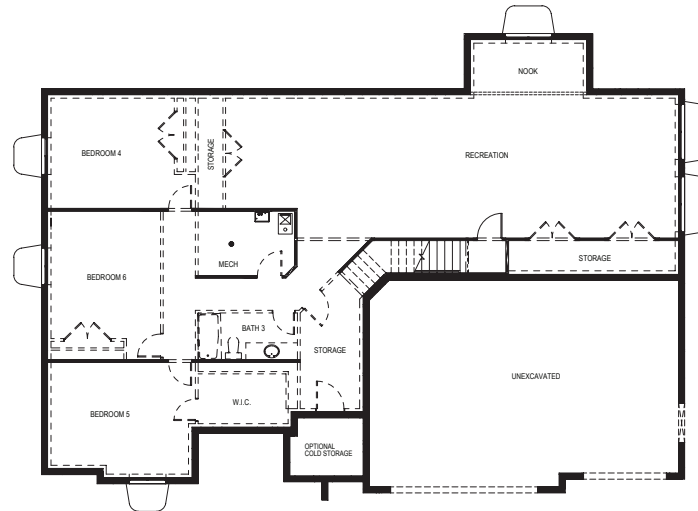

# Megan

Traditional (standard)

Craftsman (optional)

Farmhouse (optional)

 | **4,410** total sq.ft. | **2,213** finished sq.ft.

 | **3**

 | **2.5**

## FIRST FLOOR

## SPECIFICATIONS

First Floor 2,195 sq.ft.  
 Basement 2,215 sq.ft.  
 Total Sq. Ft. 4,410 sq.ft.  
 Total Finished 2,213 sq.ft.

Bedrooms 3  
 (Total Possible) (6)  
 Bathrooms 2.5  
 (Total Possible) (3.5)

Width 70' - 0"  
 Depth 50' - 0"