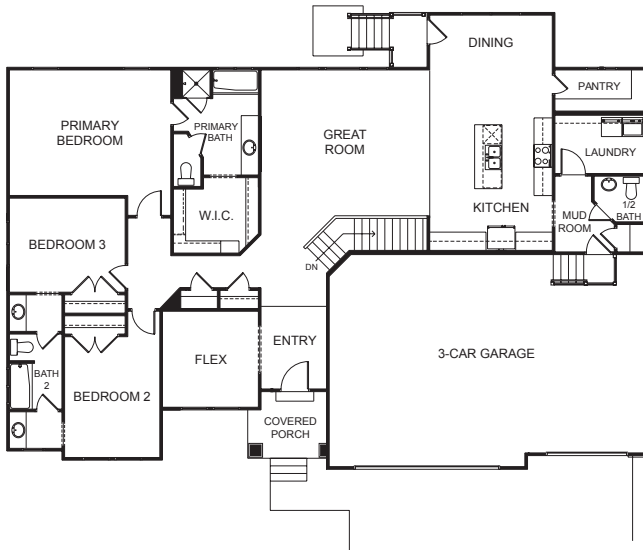

# Megan

Traditional (standard)

Craftsman (optional)

Farmhouse (optional)

 | **4,410** total sq.ft. | **2,213** finished sq.ft.

 | **3**

 | **2.5**

## FIRST FLOOR

## SPECIFICATIONS

First Floor 2,195 sq.ft.  
 Basement 2,215 sq.ft.  
 Total Sq. Ft. 4,410 sq.ft.  
 Total Finished 2,213 sq.ft.

Bedrooms 3  
 (Total Possible) (6)  
 Bathrooms 2.5  
 (Total Possible) (3.5)

Width 70' - 0"  
 Depth 50' - 0"