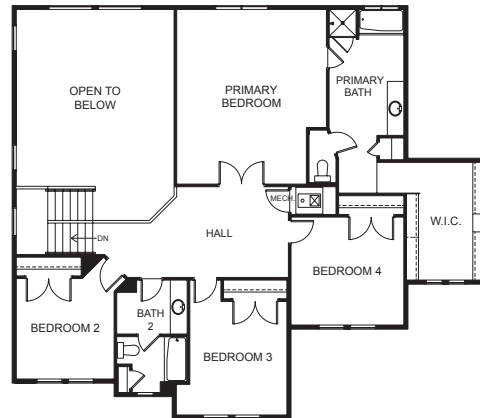

Vincent

Traditional (standard)

Craftsman (optional)

Farmhouse (optional)

Scandinavian (optional)

4,650 total sq.ft.

3,106 finished sq.ft.

4

2.5

FIRST FLOOR

SECOND FLOOR

BASEMENT

SPECIFICATIONS

First Floor 1,538 sq.ft.
 Second Floor 1,568 sq.ft.
 Basement 1,544 sq.ft.
 Total Sq. Ft. 4,650 sq.ft.
 Total Finished 3,106 sq.ft.

Bedrooms 4
 (Total Possible) (6)
 Bathrooms 2.5
 (Total Possible) (3.5)

Width 53' - 0"
 Depth 48' - 6"