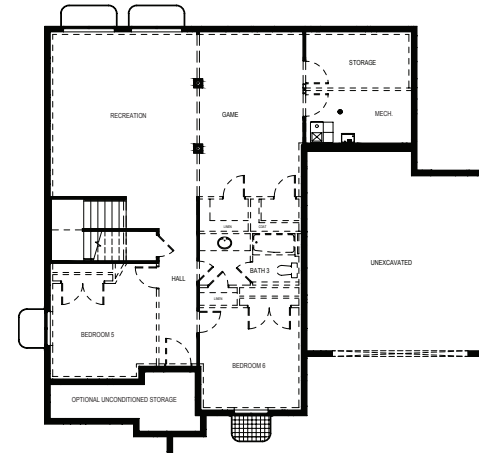

Vincent

Traditional (standard)

Craftsman (optional)

Farmhouse (optional)

Scandinavian (optional)

4,650 total sq.ft.

3,106 finished sq.ft.

4

2.5

FIRST FLOOR

SECOND FLOOR

BASEMENT

SPECIFICATIONS

First Floor 1,538 sq.ft.
 Second Floor 1,568 sq.ft.
 Basement 1,544 sq.ft.
 Total Sq. Ft. 4,650 sq.ft.
 Total Finished 3,106 sq.ft.

Bedrooms 4
 (Total Possible) (6)
 Bathrooms 2.5
 (Total Possible) (3.5)

Width 53' - 0"
 Depth 48' - 6"