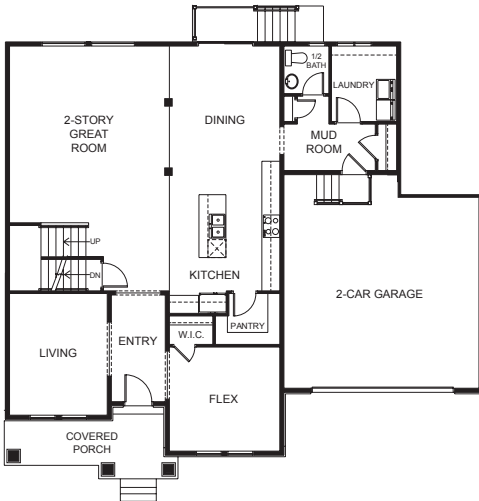

Vincent

Traditional (standard)

Craftsman (optional)

Farmhouse (optional)

Scandinavian (optional)

4,650 total sq.ft.

3,106 finished sq.ft.

4

2.5

FIRST FLOOR

SECOND FLOOR

BASEMENT

SPECIFICATIONS

First Floor 1,538 sq.ft.
 Second Floor 1,568 sq.ft.
 Basement 1,544 sq.ft.
 Total Sq. Ft. 4,650 sq.ft.
 Total Finished 3,106 sq.ft.

Bedrooms 4
 (Total Possible) (6)
 Bathrooms 2.5
 (Total Possible) (3.5)

Width 53' - 0"
 Depth 48' - 6"