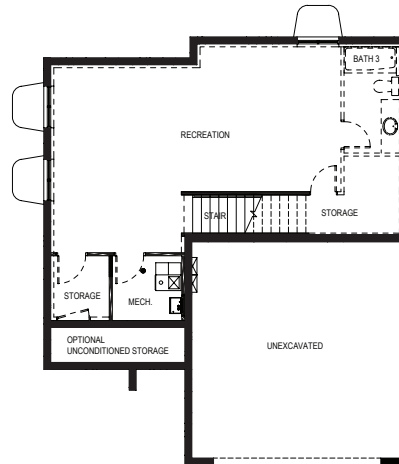

Jesse

Traditional (standard)

Craftsman (optional)

Farmhouse (optional)

 | **2,698** total sq.ft. | **1,923** finished sq.ft.
  | **4**
 | **2.5**

FIRST FLOOR

SECOND FLOOR

BASEMENT

SPECIFICATIONS

First Floor	768 sq.ft.
Second Floor	1,155 sq.ft.
Basement	775 sq.ft.
Total Sq. Ft.	2,698 sq.ft.
Total Finished	1,923 sq.ft.

Bedrooms	4
(Total Possible)	(4)
Bathrooms	2.5
(Total Possible)	(3.5)

Width	35' - 0"
Depth	41' - 0"