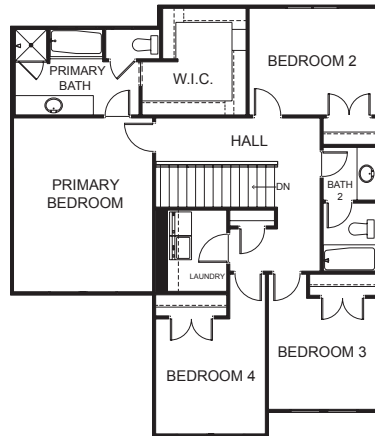

Jesse

Traditional (standard)

Craftsman (optional)

Farmhouse (optional)

 | **2,698** total sq.ft. | **1,923** finished sq.ft.
  | **4**
 | **2.5**

FIRST FLOOR

SECOND FLOOR

BASEMENT

SPECIFICATIONS

First Floor	768 sq.ft.
Second Floor	1,155 sq.ft.
Basement	775 sq.ft.
Total Sq. Ft.	2,698 sq.ft.
Total Finished	1,923 sq.ft.

Bedrooms	4
(Total Possible)	(4)
Bathrooms	2.5
(Total Possible)	(3.5)

Width	35' - 0"
Depth	41' - 0"