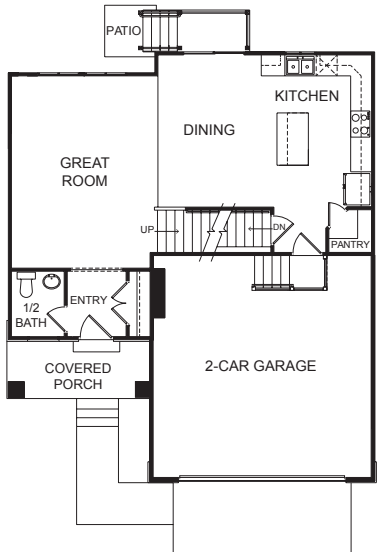

Jesse

Traditional (standard)

Craftsman (optional)

Farmhouse (optional)

 | **2,698** total sq.ft. | **1,923** finished sq.ft.
  | **4**
 | **2.5**

FIRST FLOOR

SECOND FLOOR

BASEMENT

SPECIFICATIONS

First Floor	768 sq.ft.
Second Floor	1,155 sq.ft.
Basement	775 sq.ft.
Total Sq. Ft.	2,698 sq.ft.
Total Finished	1,923 sq.ft.

Bedrooms	4
(Total Possible)	(4)
Bathrooms	2.5
(Total Possible)	(3.5)

Width	35' - 0"
Depth	41' - 0"