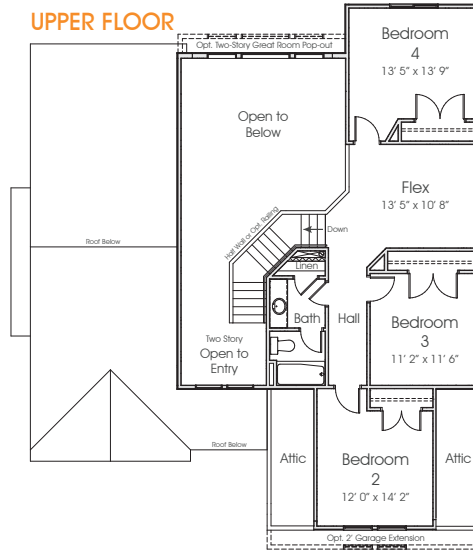

Orlando

Main Floor	1,602 sq. ft.	Width	47'-6"
Upper Floor	859 sq. ft.	Depth	54'-0"
Basement	1,608 sq. ft.		
Total Sq. Ft.	4,069 sq. ft.		
Total Finished	2,461 sq. ft.		

Traditional (standard)

Craftsman (optional)

Bungalow (optional)

Prairie (optional)

OPT. MASTER BATH 1

OPT. MASTER BATH 2 WITH 2' POP-OUT

OPT. MASTER BATH 3 WITH 2' POP-OUT

OPT. MASTER BATH 4

BASEMENT