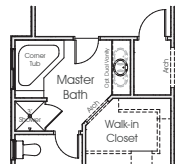

Orlando

Main Floor	1,602 sq. ft.	Width	47'-6"
Upper Floor	859 sq. ft.	Depth	54'-0"
Basement	1,608 sq. ft.		
Total Sq. Ft.	4,069 sq. ft.		
Total Finished	2,461 sq. ft.		

Traditional (standard)

Craftsman (optional)

Bungalow (optional)

Prairie (optional)

OPT. MASTER BATH 1

OPT. MASTER BATH 2 WITH 2' POP-OUT

OPT. MASTER BATH 3 WITH 2' POP-OUT

OPT. MASTER BATH 4

BASEMENT