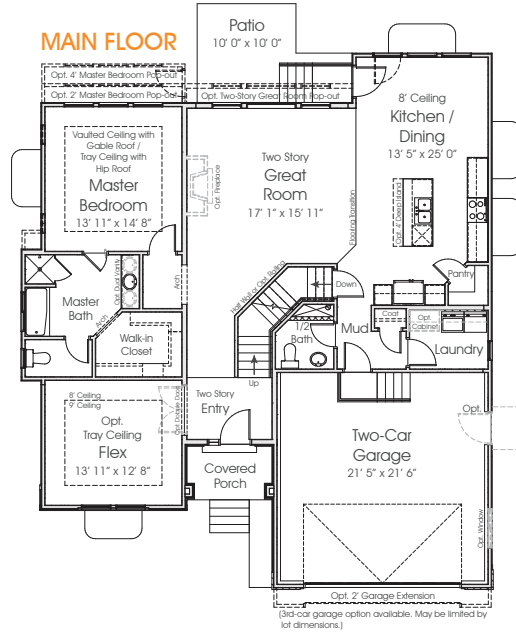

Orlando

Main Floor	1,602 sq. ft.	Width	47'-6"
Upper Floor	859 sq. ft.	Depth	54'-0"
Basement	1,608 sq. ft.		
Total Sq. Ft.	4,069 sq. ft.		
Total Finished	2,461 sq. ft.		

Traditional (standard)

Craftsman (optional)

Bungalow (optional)

Prairie (optional)

OPT. MASTER BATH 1

OPT. MASTER BATH 2 WITH 2' POP-OUT

OPT. MASTER BATH 3 WITH 2' POP-OUT

OPT. MASTER BATH 4

BASEMENT