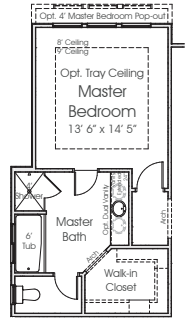

Orlando

Main Floor	1,602 sq. ft.	Width	47'-6"
Upper Floor	859 sq. ft.	Depth	54'-0"
Basement	1,608 sq. ft.		
Total Sq. Ft.	4,069 sq. ft.		
Total Finished	2,461 sq. ft.		

Traditional (standard)

Craftsman (optional)

Bungalow (optional)

Prairie (optional)

OPT. MASTER BATH 1

OPT. MASTER BATH 2 WITH 2' POP-OUT

OPT. MASTER BATH 3 WITH 2' POP-OUT

OPT. MASTER BATH 4

BASEMENT