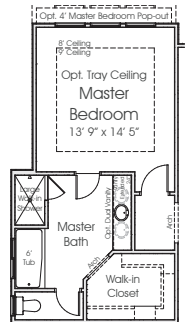

Orlando

Main Floor	1,602 sq. ft.	Width	47'-6"
Upper Floor	859 sq. ft.	Depth	54'-0"
Basement	1,608 sq. ft.		
Total Sq. Ft.	4,069 sq. ft.		
Total Finished	2,461 sq. ft.		

Traditional (standard)

Craftsman (optional)

Bungalow (optional)

Prairie (optional)

OPT. MASTER BATH 1

OPT. MASTER BATH 2 WITH 2' POP-OUT

OPT. MASTER BATH 3 WITH 2' POP-OUT

OPT. MASTER BATH 4

BASEMENT