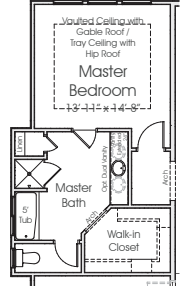

Orlando

Main Floor	1,602 sq. ft.	Width	47'-6"
Upper Floor	859 sq. ft.	Depth	54'-0"
Basement	1,608 sq. ft.		
Total Sq. Ft.	4,069 sq. ft.		
Total Finished	2,461 sq. ft.		

Traditional (standard)

Craftsman (optional)

Bungalow (optional)

Prairie (optional)

OPT. MASTER BATH 1

OPT. MASTER BATH 2 WITH 2' POP-OUT

OPT. MASTER BATH 3 WITH 2' POP-OUT

OPT. MASTER BATH 4

BASEMENT