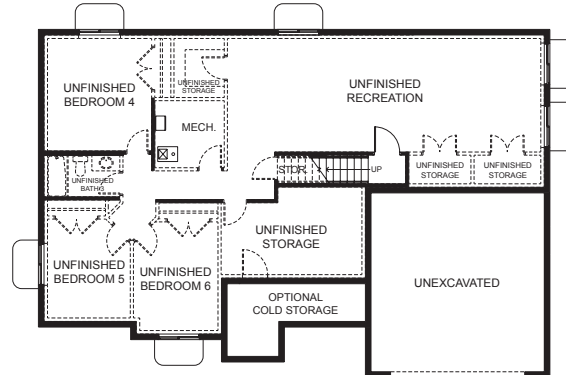

# Hailey

Traditional (standard)

Craftsman (optional)

Farmhouse (optional)

## FIRST FLOOR

## SPECIFICATIONS

<b>First Floor</b>	1,747 sq.ft.	<b>Bedrooms</b>	3	<b>Width</b>	61' - 0"
<b>Basement</b>	1,733 sq.ft.	<b>(Total Possible)</b>	(6)	<b>Depth</b>	41' - 6"
<b>Total Sq. Ft.</b>	3,500 sq.ft.	<b>Bathrooms</b>	2.5		
<b>Total Finished</b>	1,767 sq.ft.	<b>(Total Possible)</b>	(3.5)		