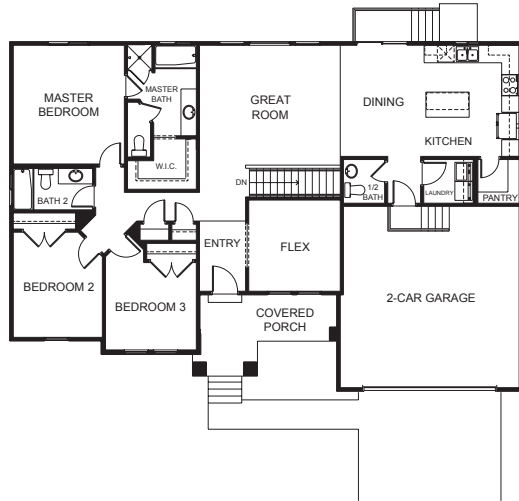

# Hailey

Traditional (standard)

Craftsman (optional)

Farmhouse (optional)

## FIRST FLOOR

## BASEMENT

## SPECIFICATIONS

<b>First Floor</b>	1,747 sq.ft.	<b>Bedrooms</b>	3	<b>Width</b>	61' - 0"
<b>Basement</b>	1,733 sq.ft.	<b>(Total Possible)</b>	(6)	<b>Depth</b>	41' - 6"
<b>Total Sq. Ft.</b>	3,500 sq.ft.	<b>Bathrooms</b>	2.5		
<b>Total Finished</b>	1,767 sq.ft.	<b>(Total Possible)</b>	(3.5)		