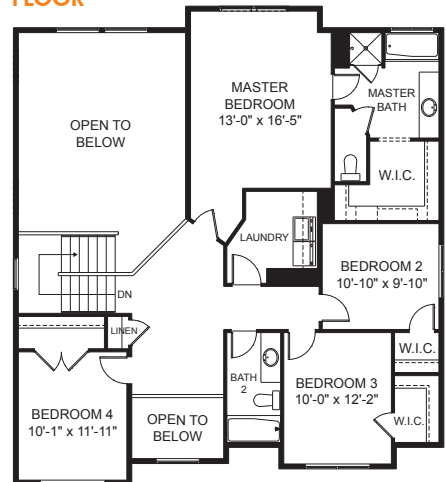

SECOND FLOOR