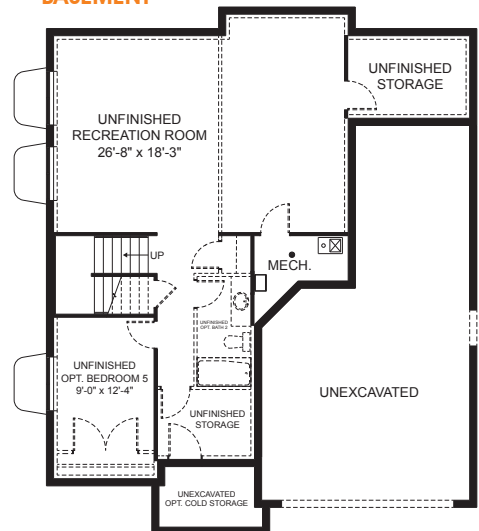

BASEMENT

First Floor	1,176 sq.ft.	Bedrooms	4
Second Floor	1,219 sq.ft.	(Total Possible)	(5)
Basement	1,178 sq.ft.	Bathrooms	2.5
Total Sq. Ft.	3,573 sq.ft.	(Total Possible)	(3.5)
Total Finished	2,395 sq.ft.	Width	40'-0"
		Depth	49'-0"

EDGEhomes.com

801.300.2085