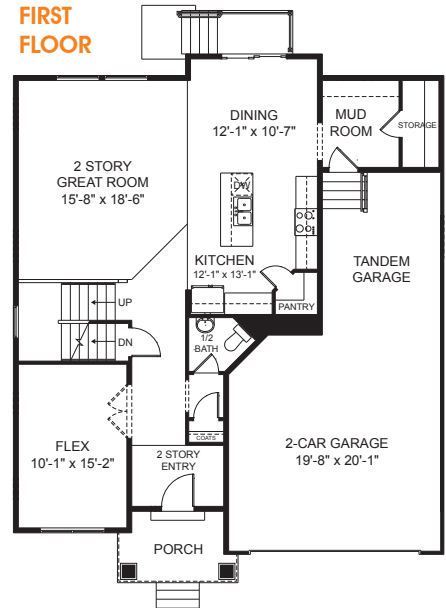

FIRST FLOOR